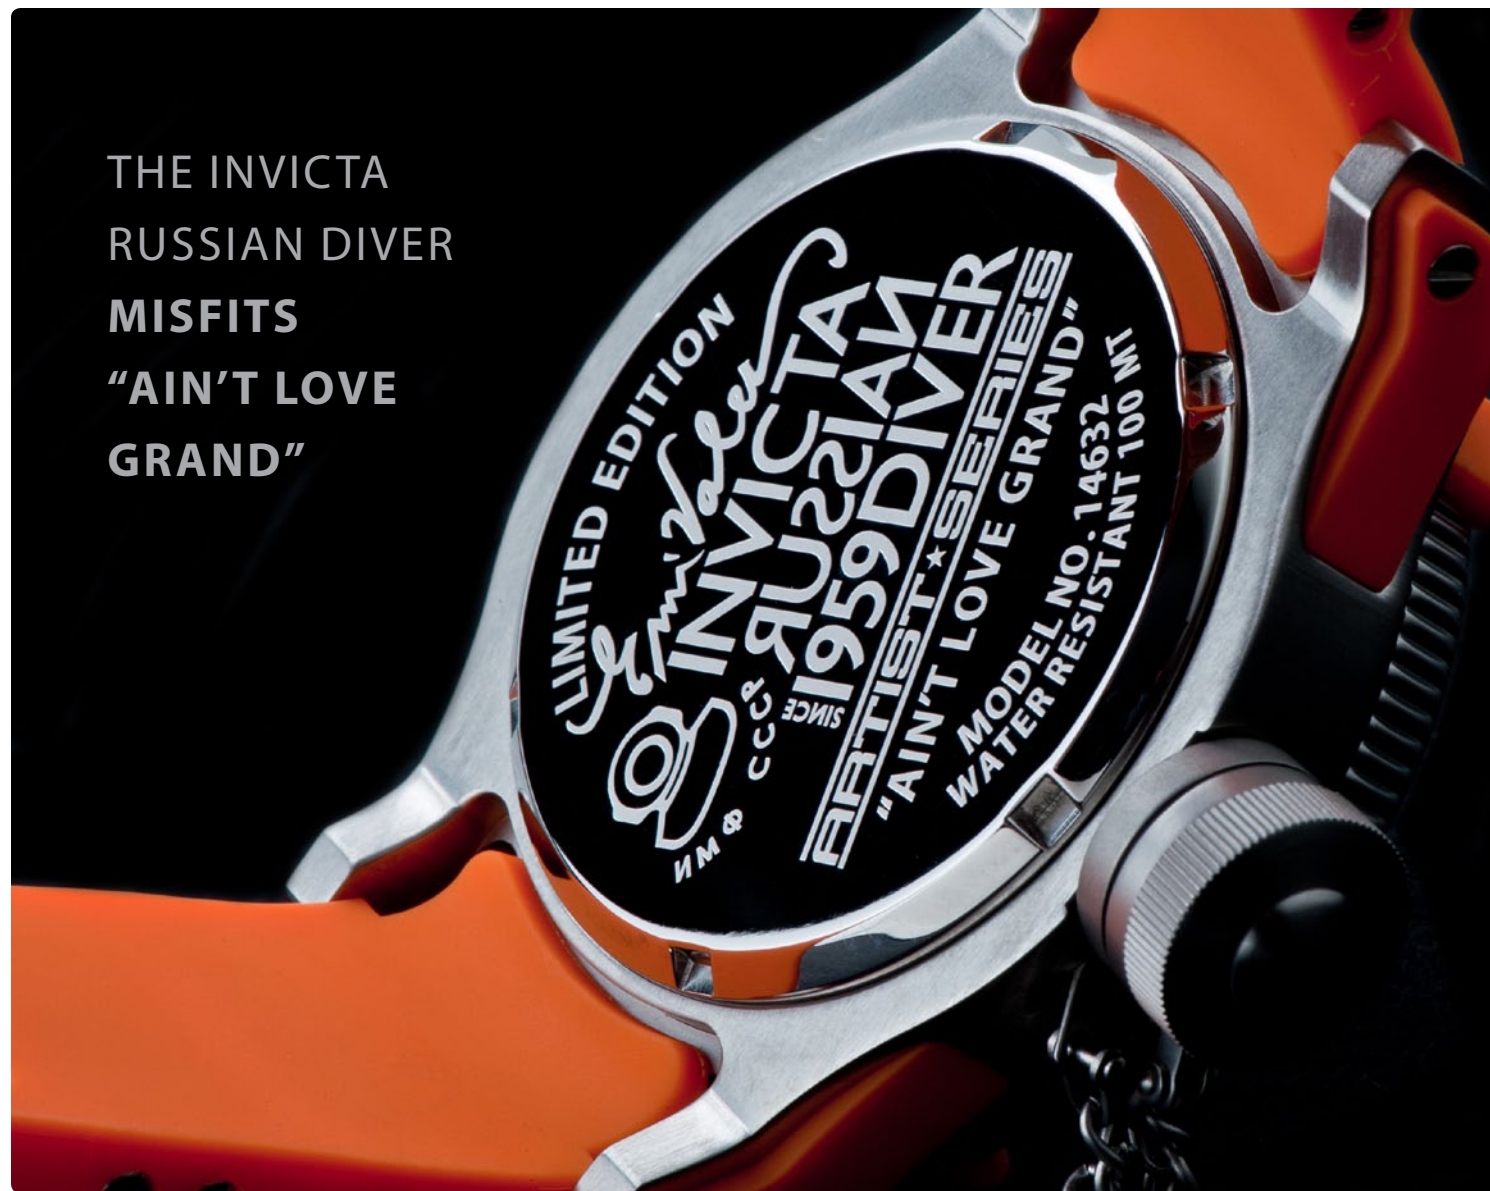

THE INVICTA
RUSSIAN DIVER
MISFITS
"AIN'T LOVE
GRAND"

THE INVICTA RUSSIAN DIVER ARTIST SERIES
MISFITS . "AIN'T LOVE GRAND" . Model 14632

Movement: Professional Swiss Quartz

Case and Dial: 52mm. Solid stainless steel and polyurethane case. Stationary bezel. Stainless steel push/pull crown with screw down protective cap. Flame fusion crystal display. Luminous hands.

Band: High grade polyurethane strap. Stainless steel buckle.

Water Resistant: 100 meters

INVICTA
ARTIST SERIES